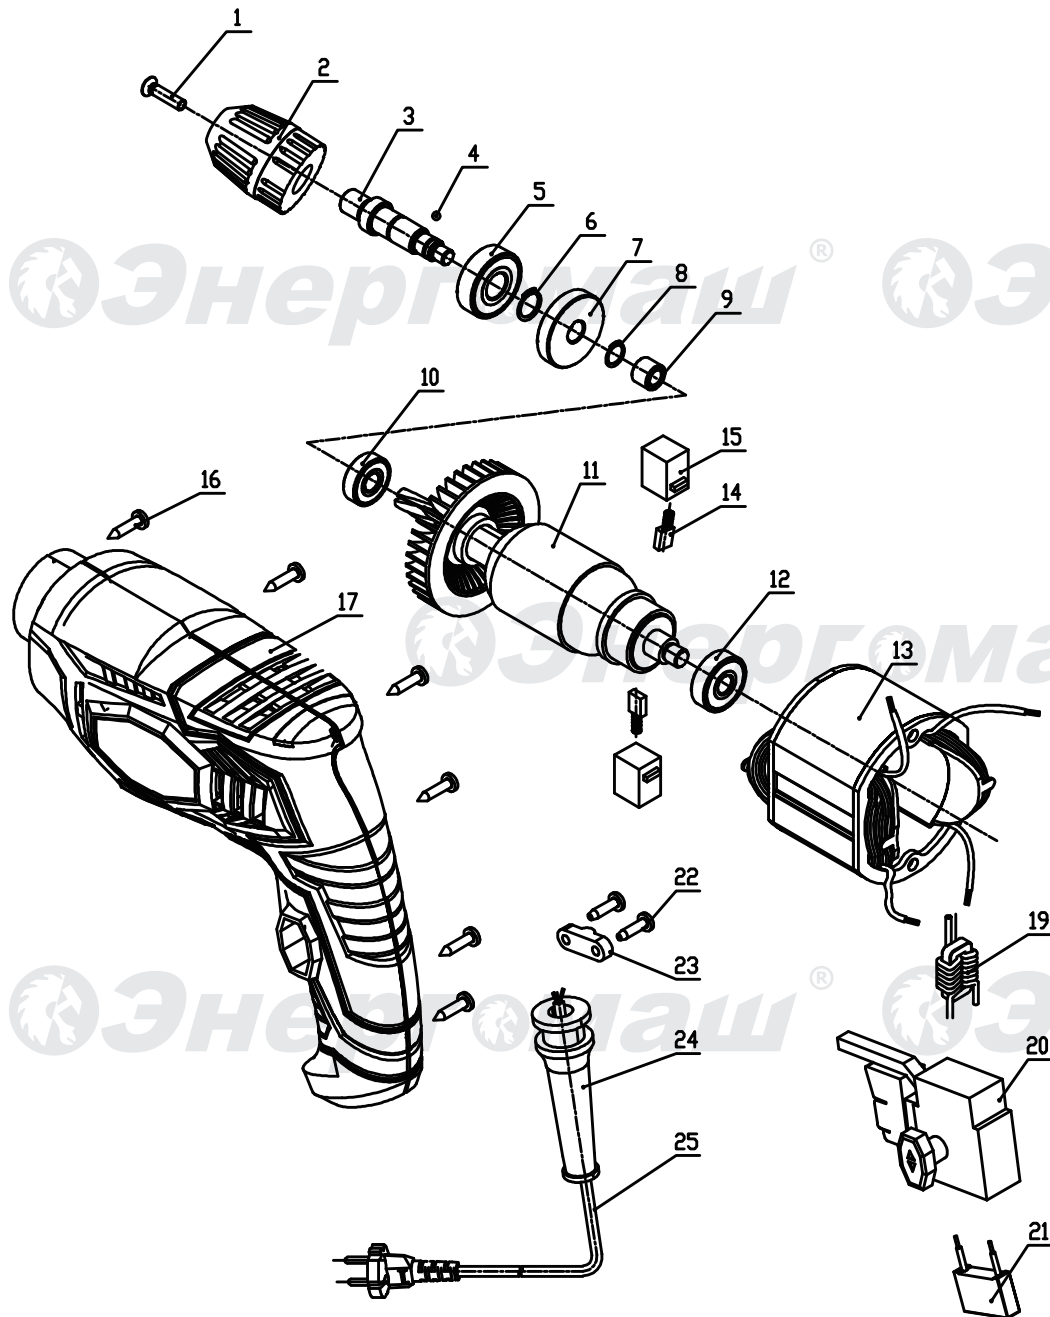

ДС-500

NO.	DESCRIPTION
1	SCREW
2	KEYLESS CHUCK
3	SPINDLE
4	STEEL BALL
5	BEARING 6000Z
6	CIRCLIP
7	BIG GEAR
8	CIRCLIP
9	BUSH
10	BEARING 607Z
11	ROTOR
12	BEARING 627Z
13	STATOR
14	CARBON BRUSH
15	BRUSH HOLDER
16	SCREW
17	HOUSING
19	INDUCTANCE
20	SWITCH
21	CAPACITOR
22	SCREW
23	CABLE CLAMP
24	CABLE SLEEVE
25	CABLE & PLUG